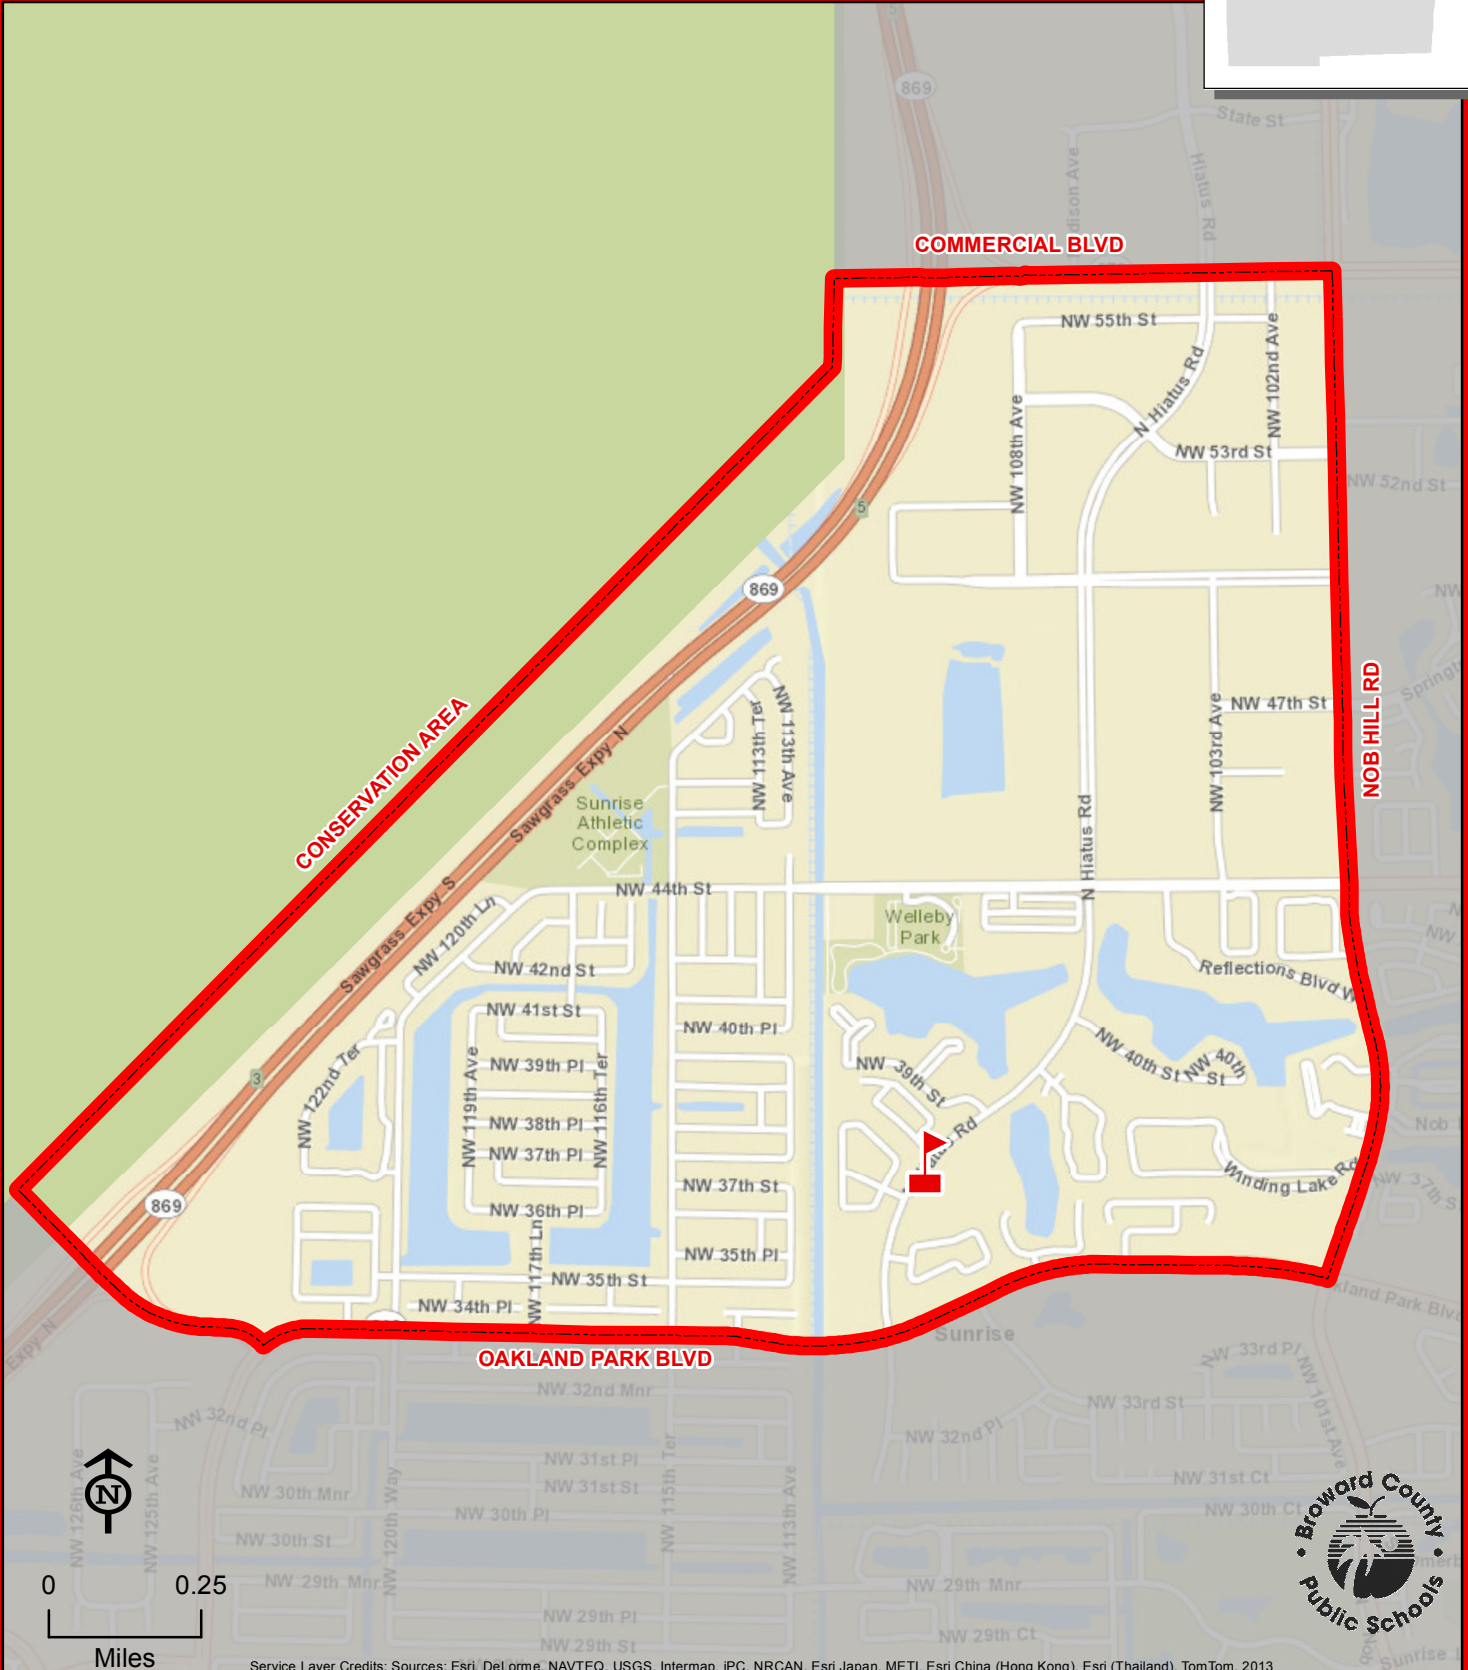

SANDPIPER ELEMENTARY SCHOOL

3700 HIATUS ROAD
SUNRISE, FLORIDA 33351
754-322-8450

THIS MAP IS FOR CONCEPTUAL PURPOSES ONLY AND SHOULD NOT BE USED FOR LEGAL BOUNDARY DETERMINATIONS